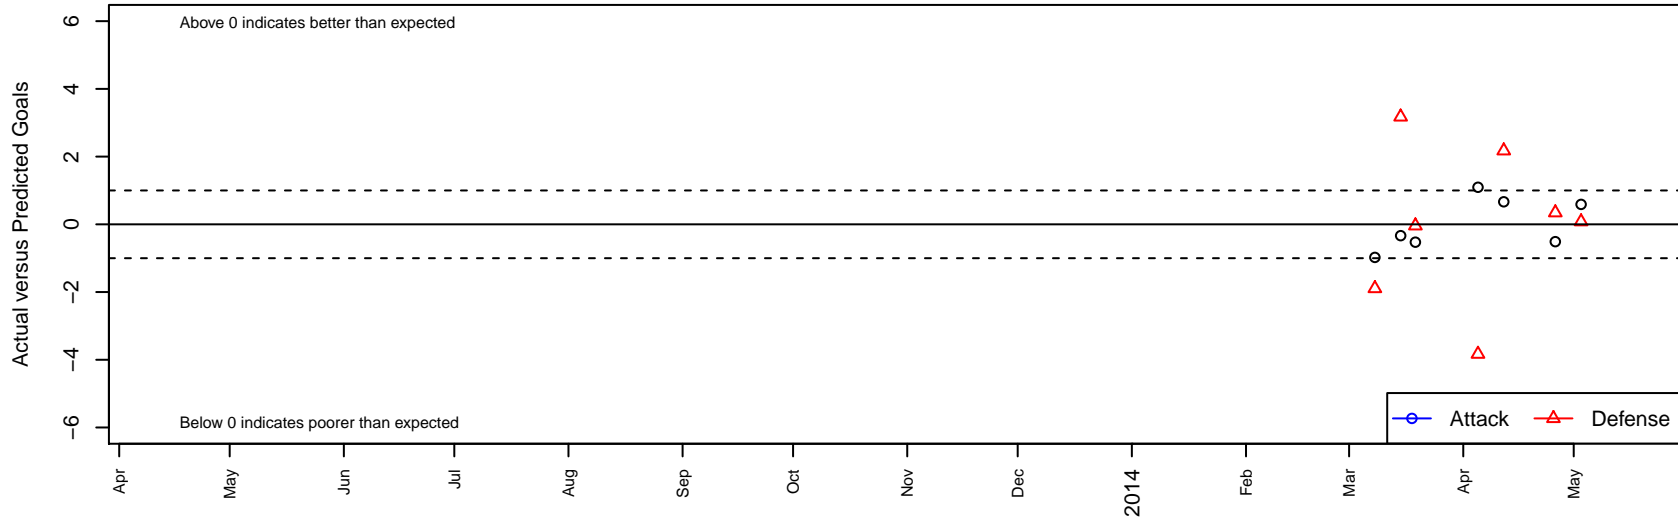

Real Middleton Rebels B97

, ID
 B97 total strength=974
 attack=2.59 defense=1.29
 fall league = Spr Idaho D3 U15/16 Division 2 U
 alt names used:
 MIDDLETON REBELS U16

Venues played:
 Spr Idaho D3 U15/16 Division 2 U16

Real Middleton Rebels B97
 Dots are actual minus expected GF (blue circles) and GA (red triangles).
 Blue line is smoothed change in attack strength. Red is smoothed change in defense strength.

	date	home		away		venue	pred.home	pred.away
27094	2014-05-03	Real Middleton Rebels B97	1	FC Nampa B97	7	Spr Idaho D3 U15/16 Division 2 U16	0.41	7.08
26872	2014-04-26	Sawtooth United B97	6	Real Middleton Rebels B97	0	Spr Idaho D3 U15/16 Division 2 U16	6.34	0.51
26215	2014-04-12	Real Middleton Rebels B97	1	Idaho Torrent B98	7	Spr Idaho D3 U15/16 Division 2 U16	0.33	9.17
25792	2014-04-05	Idaho Rush Nero B98	8	Real Middleton Rebels B97	2	Spr Idaho D3 U15/16 Division 2 U16	4.17	0.91
25128	2014-03-19	Real Middleton Rebels B97	0	FC Nova SuperNova Black B98	6	Spr Idaho D3 U15/16 Division 2 U16	0.53	5.96
24799	2014-03-15	Idaho Torrent B98	6	Real Middleton Rebels B97	0	Spr Idaho D3 U15/16 Division 2 U16	9.17	0.33
24140	2014-03-08	Twin Falls Rapids B98	6	Real Middleton Rebels B97	0	Spr Idaho D3 U15/16 Division 2 U16	4.11	0.98